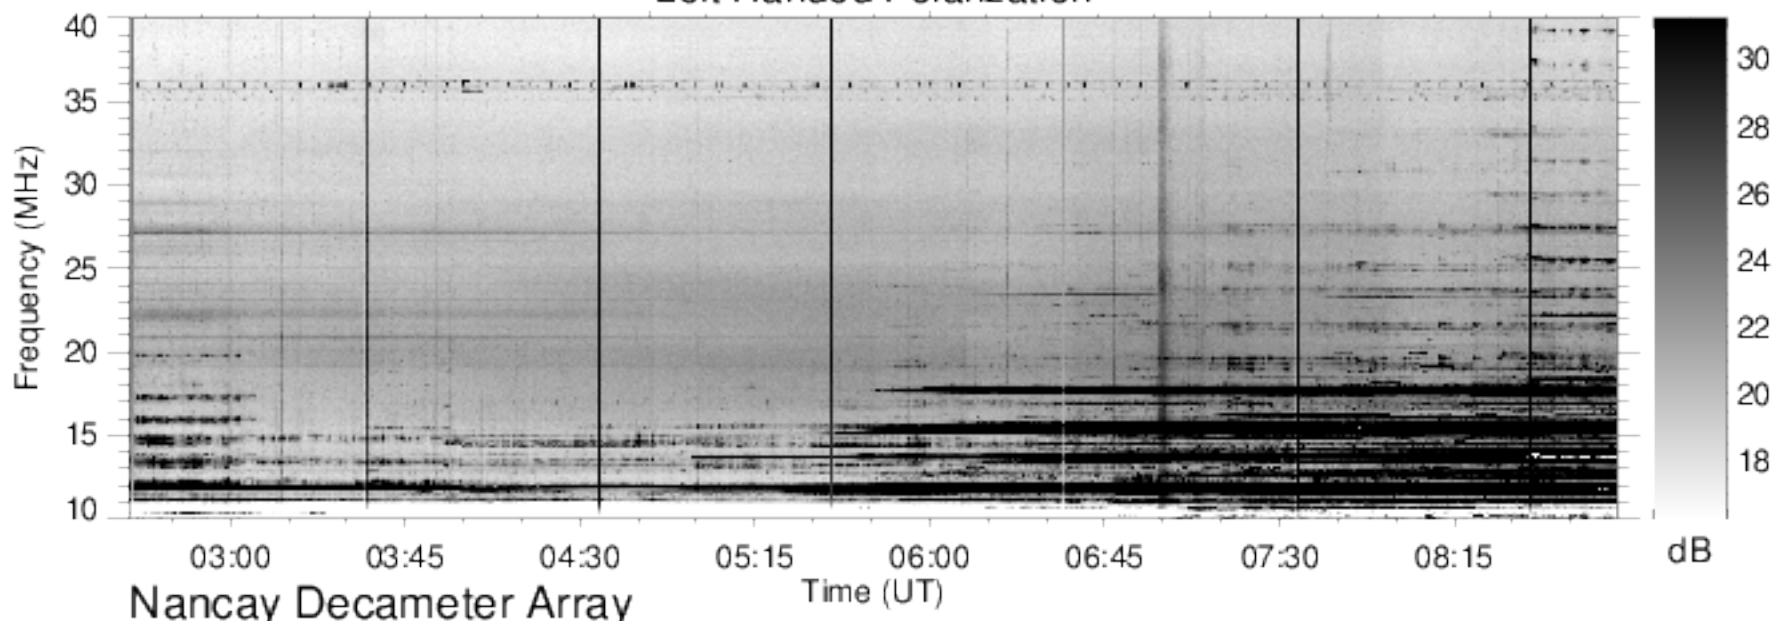

Right Handed Polarization

J070226

Left Handed Polarization

Nancay Decameter Array