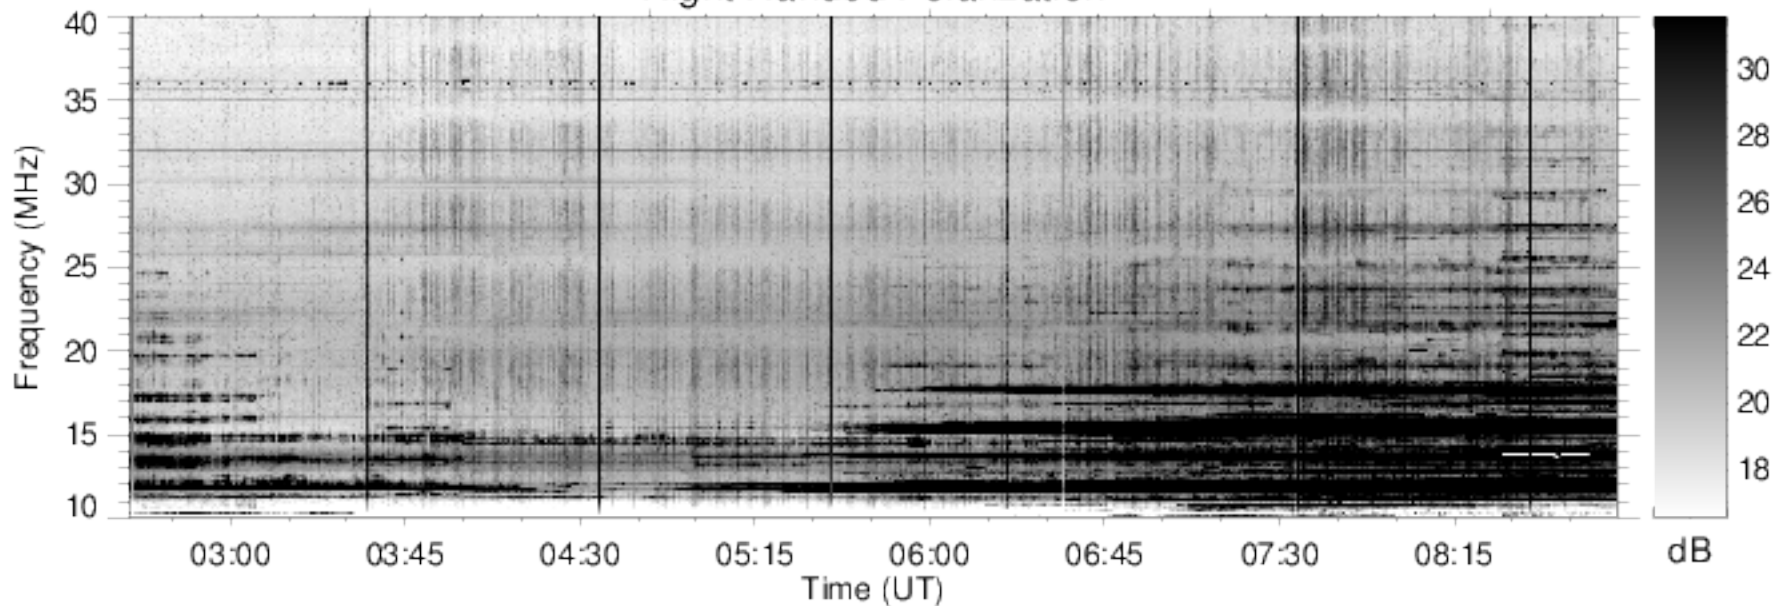

Right Handed Polarization

J070226

Left Handed Polarization

Nancay Decameter Array