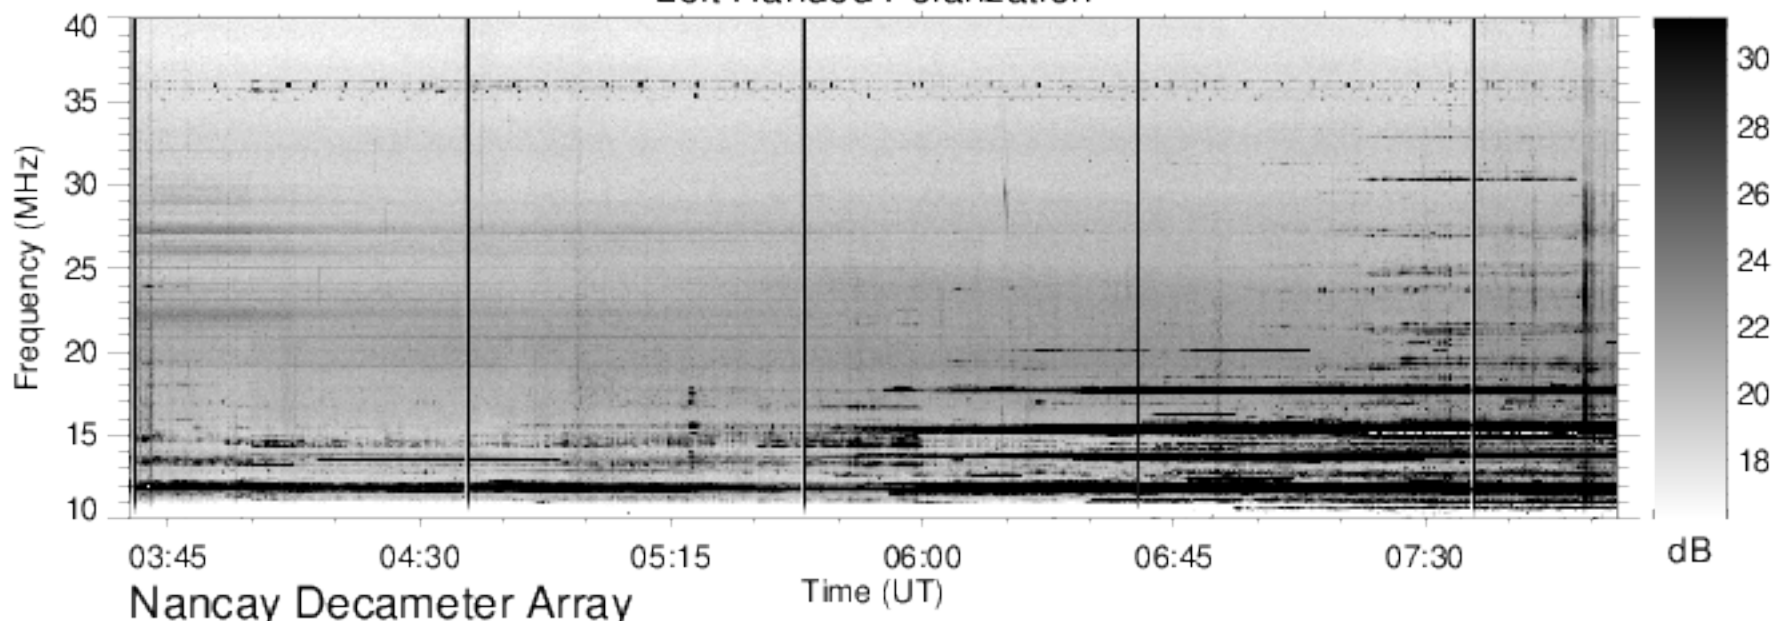

### Right Handed Polarization

# J070207

### Left Handed Polarization

Nancay Decameter Array