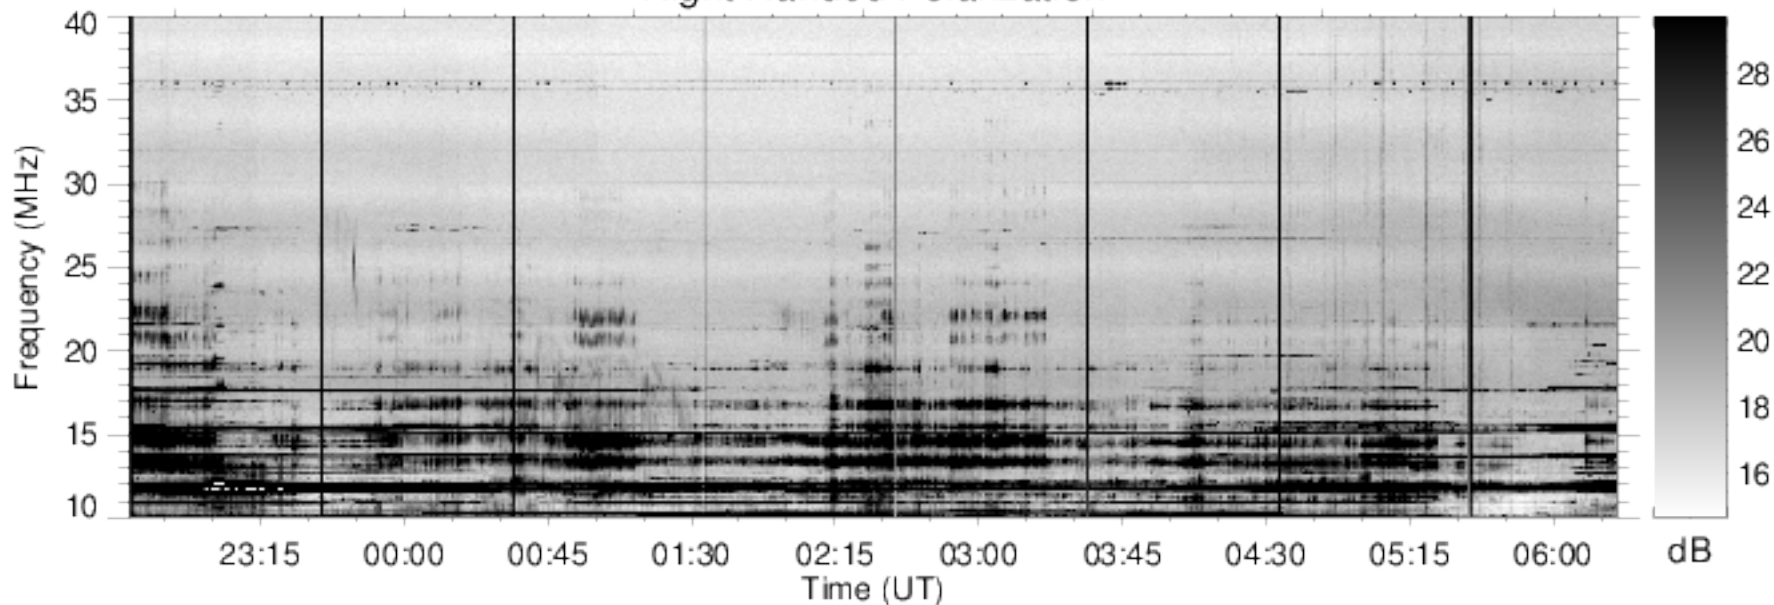

### Right Handed Polarization

# J040130

### Left Handed Polarization

Nancay Decameter Array