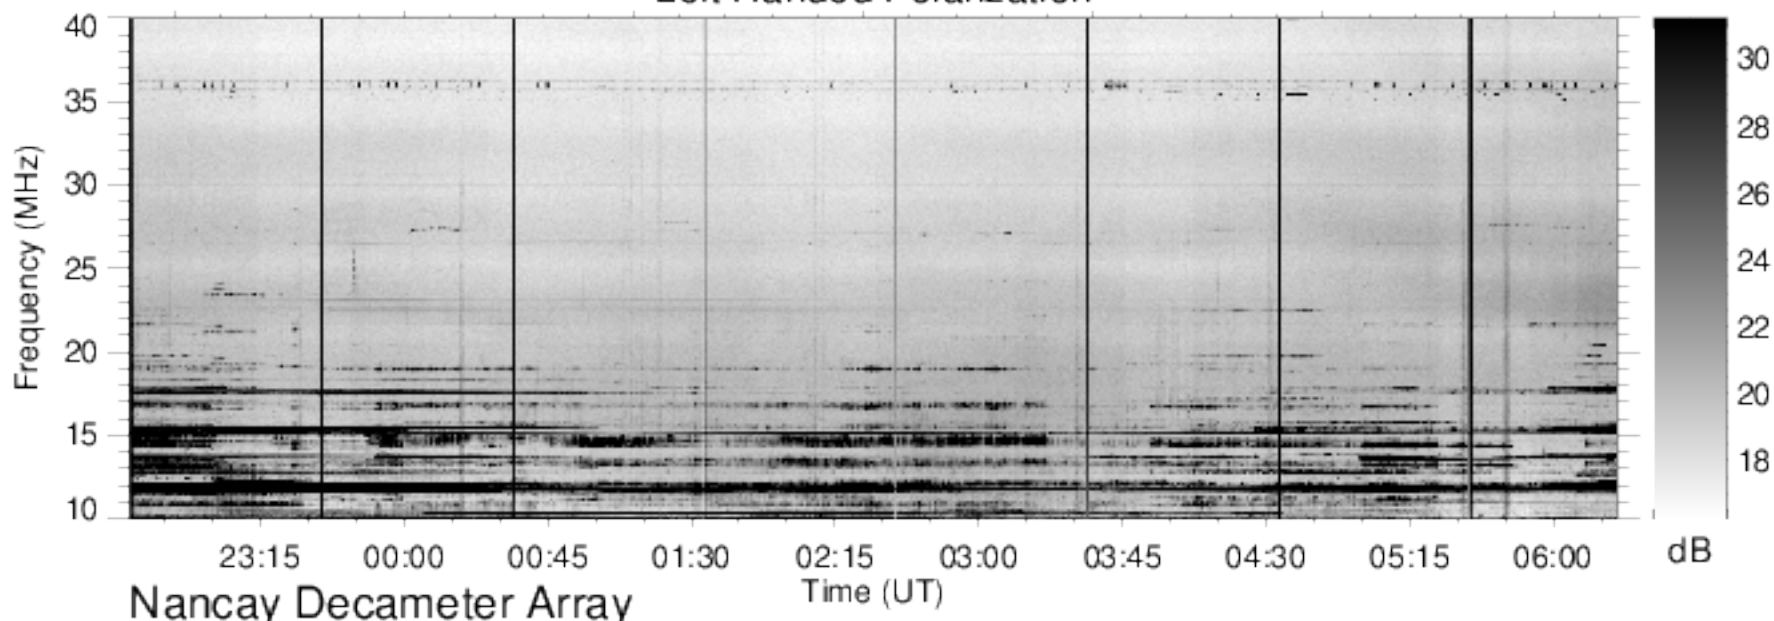

### Right Handed Polarization

# J040130

### Left Handed Polarization

Nancay Decameter Array