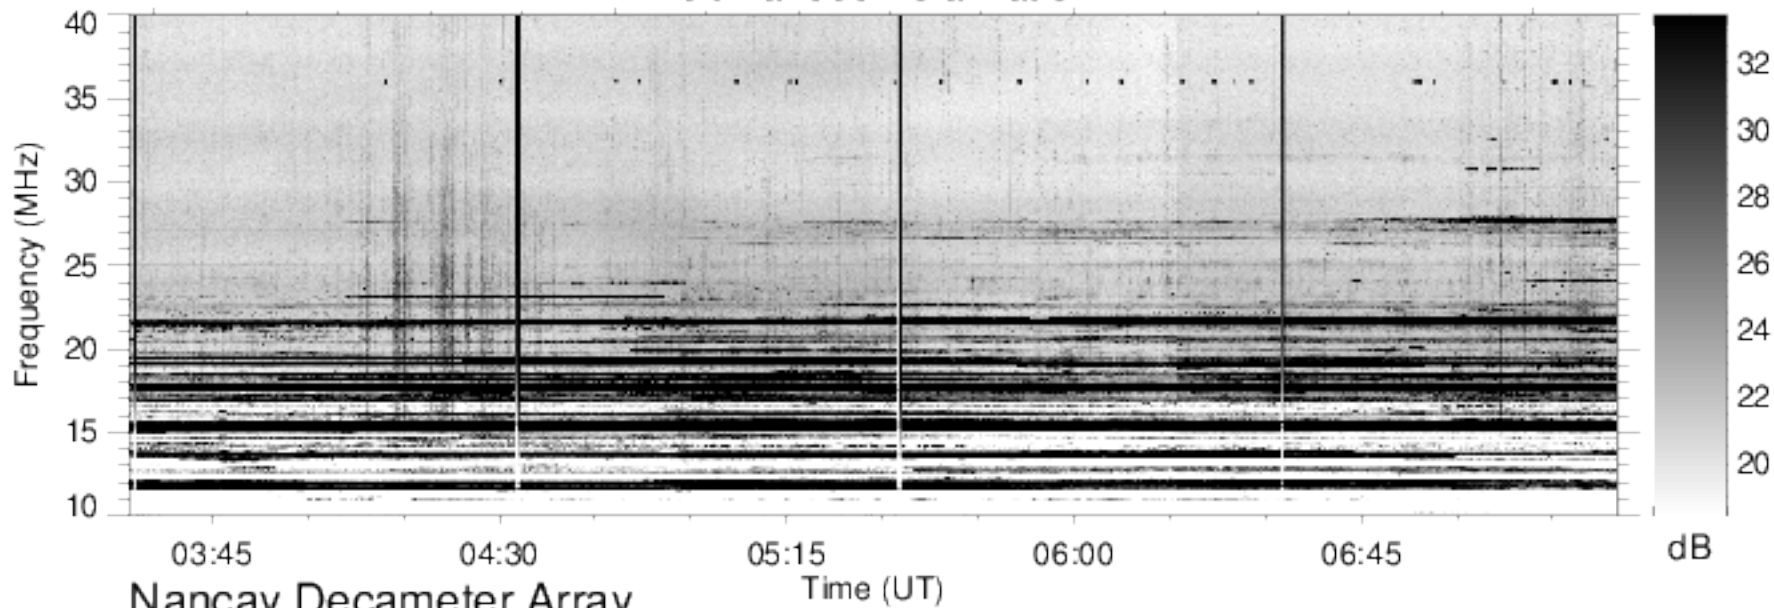

### Right Handed Polarization

# J990606

### Left Handed Polarization

Nancay Decameter Array